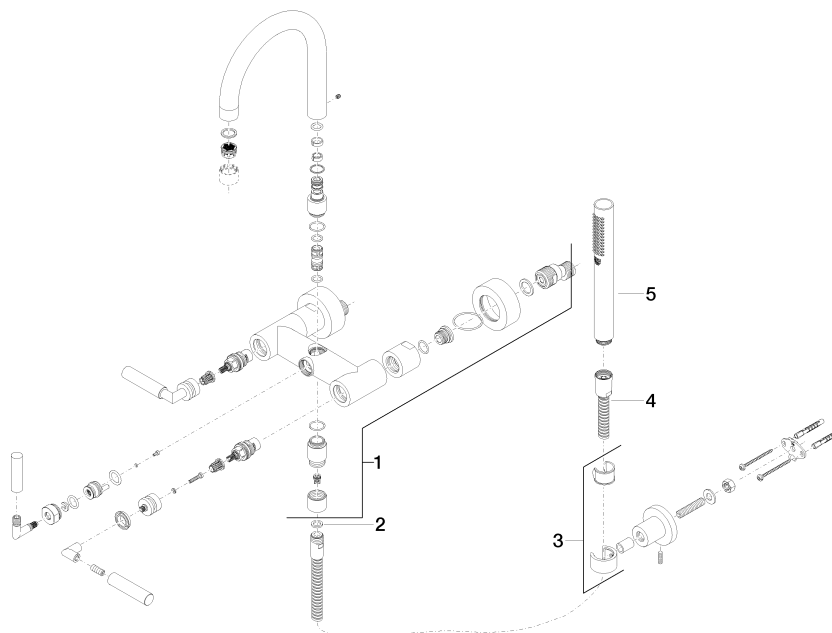

25 133 882

- spout: circular, air-enriched flow
- max. flow 22 l/min at 3 bar flow pressure
- Hand shower: COMPACT RAIN, max. flow rate 6.8 l/min (at 3 bar)
- complete hand shower set with anti-scale system
- 240mm projection
- rotary diverter for bath/shower
- slide-on rosettes Ø 65 mm
- rosette for shower holder Ø 50mm
- 1/2" connection
- gauge 150 mm - 15 mm
- metal shower hose 1250mm with integrated anti-twist protection

Intrinsic protection against back flow.

Stand pipes combination possible on request (x-TRA SERVICE).

	Chrome	25 133 882-00
	Brushed Platinum	25 133 882-06
	Platinum	25 133 882-08
	Dark Chrome	25 133 882-19
	Brushed Durabronze (23kt Gold)	25 133 882-28
	Matte Black	25 133 882-33
	Brushed Champagne (22kt Gold)	25 133 882-46
	Champagne (22kt Gold)	25 133 882-47
	Brushed Chrome	25 133 882-93
	Brushed Dark Platinum	25 133 882-99

25 133 882

Flow rate chart

Certificates

WRAS_2210004. LGA_18933. Belgaqua_21-026-27_4.

25 133 882

Parts for other finishes can be found here: [Brushed](#)
[Platinum](#)

Spare parts list

No.	Item Number	Name	Quantity used	Delivery time
1	25 100 882-00	shower set	1	60
2	90 14 20 026 00 90	seal	1	2
3	28 050 892-00	TARA Wall bracket - Chrome	1	10
4	90 30 02 072 00-00	Metal shower hose 1/2" x 3/8" x 1250 mm - Chrome	1	10
5	28 019 979-00	Hand shower - Chrome	1	2