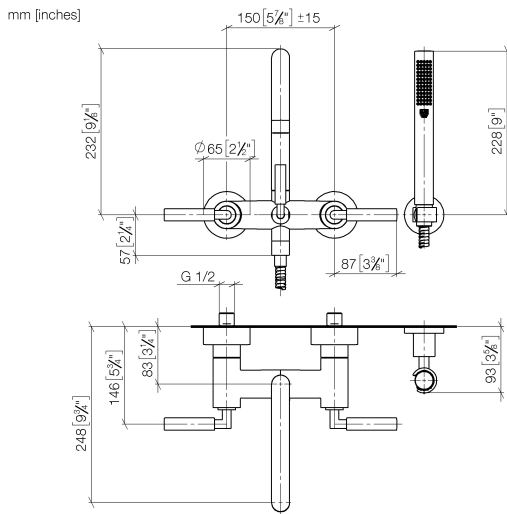

25 133 882

- spout: circular, air-enriched flow
- max. flow 22 l/min at 3 bar flow pressure
- Hand shower: COMPACT RAIN, max. flow rate 6.8 l/min (at 3 bar)
- complete hand shower set with anti-scale system
- 240mm projection
- rotary diverter for bath/shower
- slide-on rosettes Ø 65 mm
- rosette for shower holder Ø 50mm
- 1/2" connection
- gauge 150 mm - 15 mm
- metal shower hose 1250mm with integrated anti-twist protection

Intrinsic protection against back flow.

Stand pipes combination possible on request (x-TRA SERVICE).

	Chrome	25 133 882-00
	Brushed Platinum	25 133 882-06
	Platinum	25 133 882-08
	Dark Chrome	25 133 882-19
	Brushed Durabronze (23kt Gold)	25 133 882-28
	Matte Black	25 133 882-33
	Brushed Champagne (22kt Gold)	25 133 882-46
	Champagne (22kt Gold)	25 133 882-47
	Brushed Chrome	25 133 882-93
	Brushed Dark Platinum	25 133 882-99

25 133 882

Flow rate chart

Certificates

WRAS_2210004. LGA_18933. Belgaqua_21-026-27_4.

25 133 882

Parts for other finishes can be found here: [Brushed](#)
[Platinum](#)

Spare parts list

No.	Item Number	Name	Quantity used	Delivery time
1	25 100 882-00	shower set	1	60
2	90 14 20 026 00 90	seal	1	2
3	28 050 892-00	TARA Wall bracket - Chrome	1	10
4	90 30 02 072 00-00	Metal shower hose 1/2" x 3/8" x 1250 mm - Chrome	1	10
5	28 019 979-00	Hand shower - Chrome	1	2